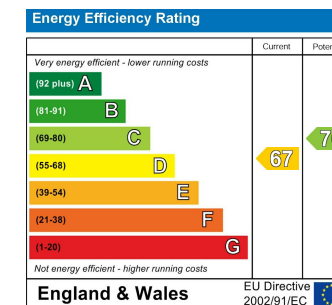

These particulars, whilst believed to be accurate are set out as a general outline only for guidance and do not constitute any part of an offer or contract. Intending purchasers should not rely on them as statements of representation of fact, but must satisfy themselves by inspection or otherwise as to their accuracy. No person in this firm's employment has the authority to make or give any representation or warranty in respect of the property.